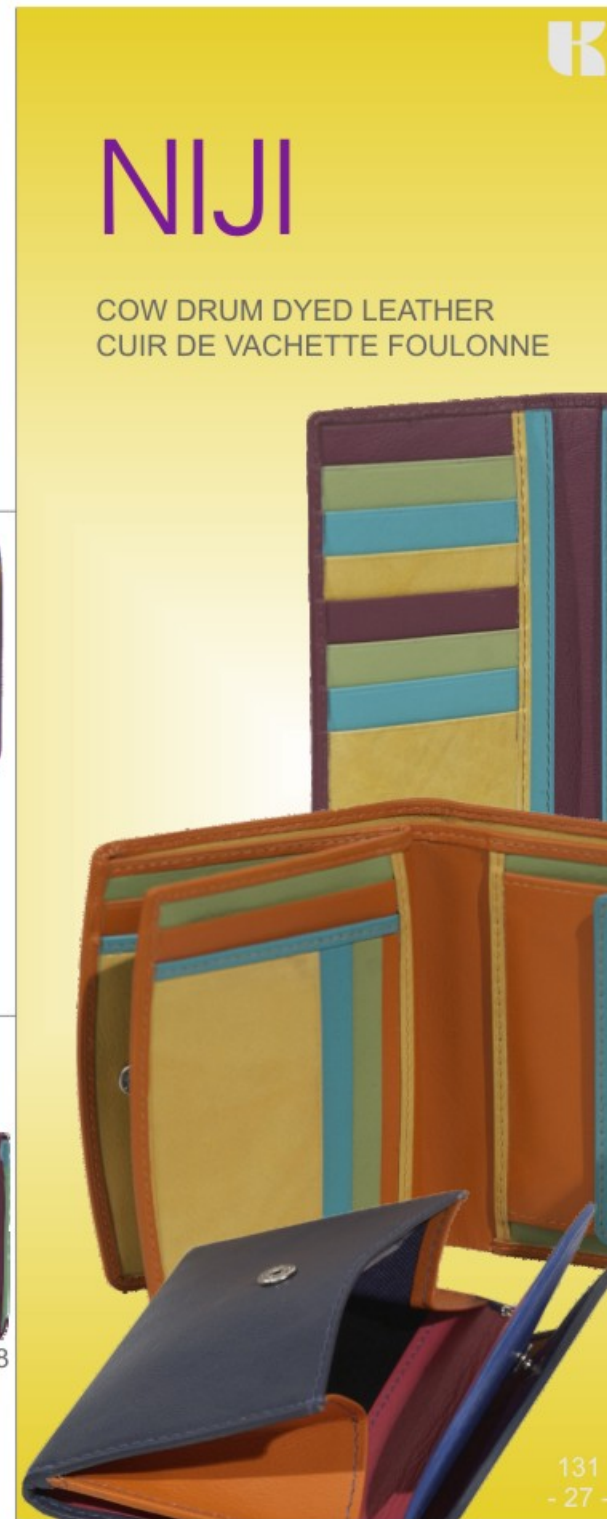

NIJI

COW DRUM DYED LEATHER
CUIR DE VACHETTE FOULONNE